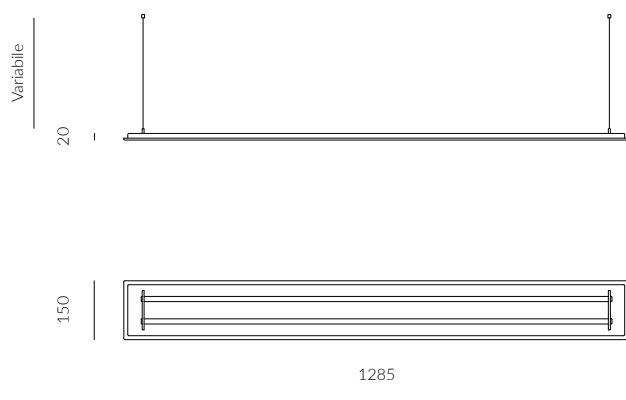

Accensione singola di tutta la lampada.

Possibilità dimmerazione intensità della luce fissa.

Diffusion suspension lamp with LED.

The aluminium body can be varnished in different colours as RAL palette.

Direct LED in the lower part and diffusion light in upper part.

One switch for the whole lamp.

Possibility to dimmer the fixed light intensity.

2700°K

Variabile - Variable

MAX 90W

Si - Yes

Esterno - External

Finiture/Finishes